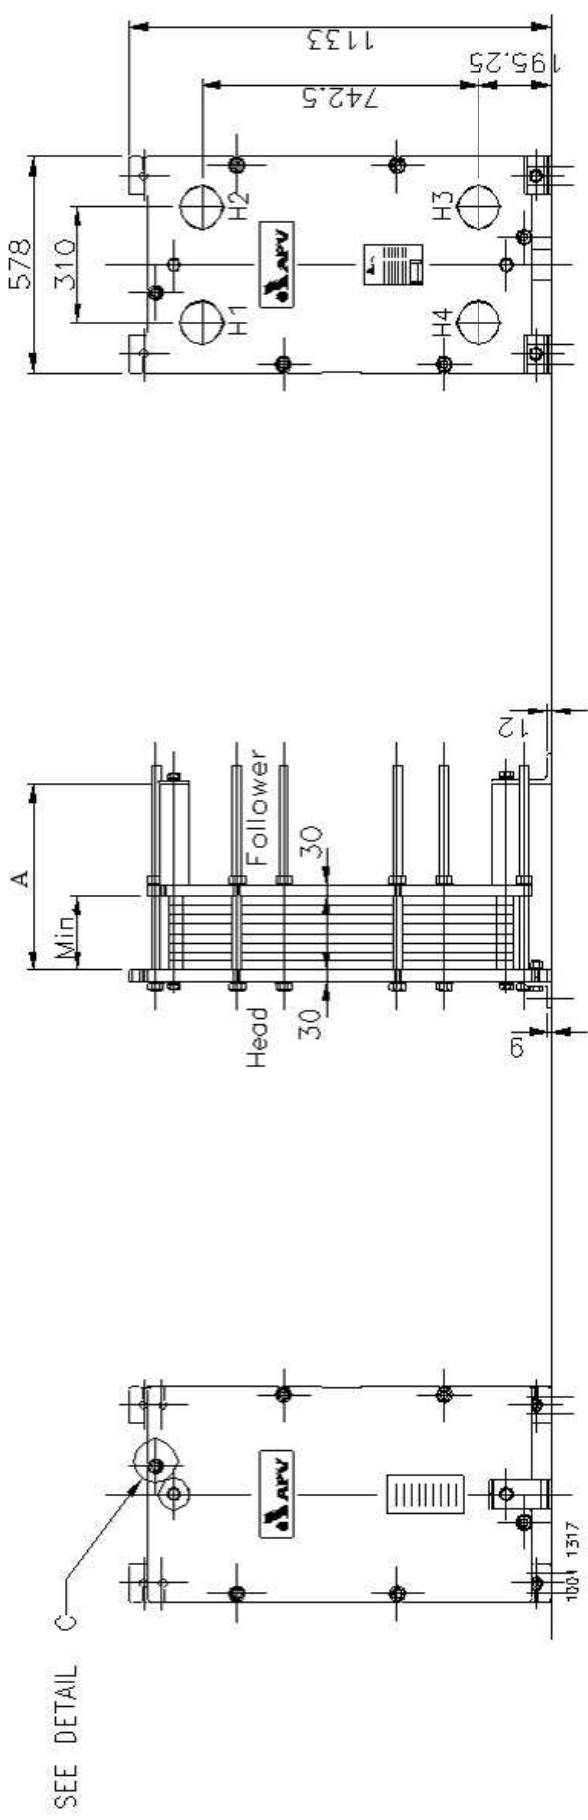

DETAIL C
SCALE 1:10

36

4 holes for bolting down

DETAIL A
SCALE 1:10

1 hole for bolting down

DETAIL B
SCALE 1:10

Q030 MG-06			
Size	A	B	C
1	250	370	430
2	500	620	680