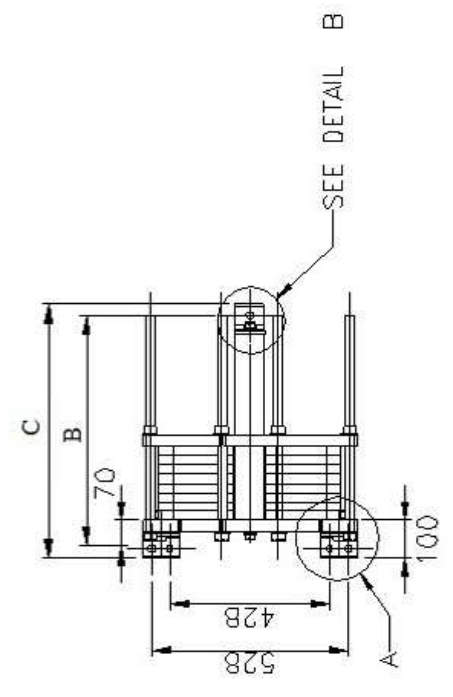

DETAIL C
SCALE 1:10

36

4 holes for bolting down

DETAIL A
SCALE 1:10

1 hole for bolting down

DETAIL B
SCALE 1:10

Q030 MG-06			
Size	A	B	C
1	250	370	430
2	500	620	680