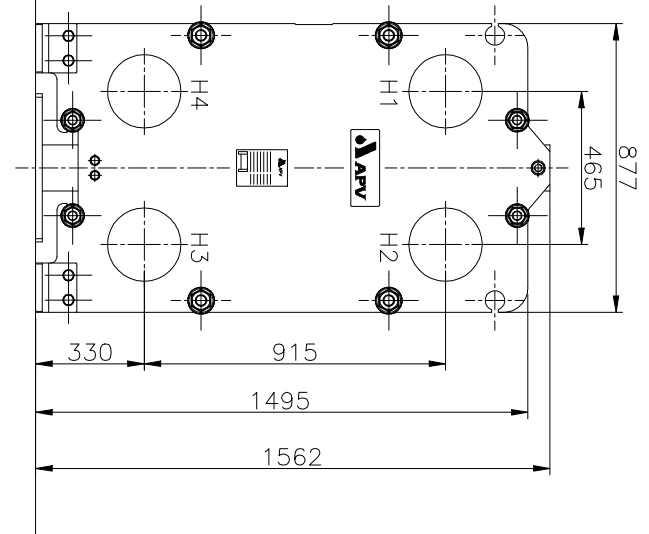

DETAIL C
SCALE 1:10

DETAIL D
SCALE 1:10

2 holes for bolting down

DETAIL A
SCALE 1:10

SEE DETAIL A

SEE DETAIL B

DETAIL B
SCALE 1:10

2 holes for bolting down

J060 MGS-10C			
Size	A	B	C
1	700	884	1024
2	950	1144	1284
3	1200	1394	1534
4	1450	1644	1784
5	1950	2144	2284
6	2450	2644	2784
7	2950	3144	3284