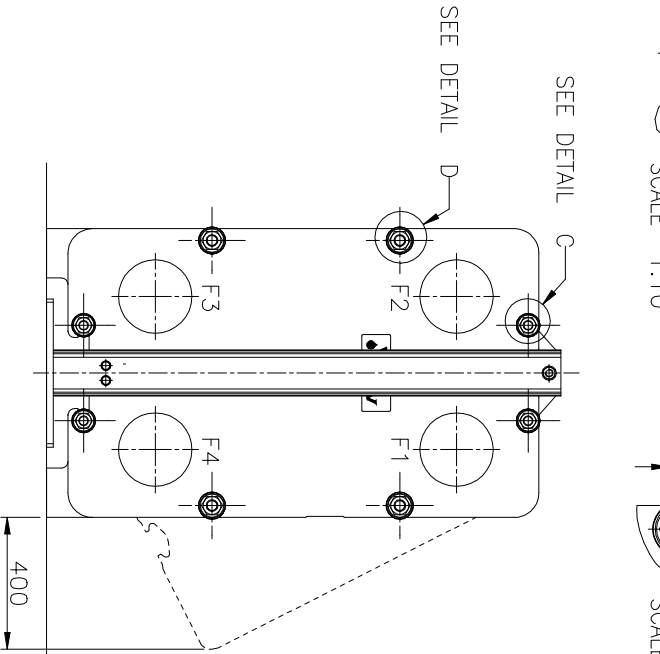

DETAIL C
SCALE 1:10

DETAIL D
SCALE 1:10

2 holes for bolting down

DETAIL A
SCALE 1:10

SEE DETAIL A

SEE DETAIL B

DETAIL B
SCALE 1:10

2 holes for bolting down

J060 MGS-10C			
Size	A	B	C
1	700	884	1024
2	950	1144	1284
3	1200	1394	1534
4	1450	1644	1784
5	1950	2144	2284
6	2450	2644	2784
7	2950	3144	3284